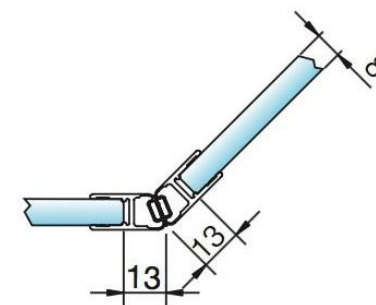

Remarks:

- register till 10th of January 2017
- to register, please send an email to: info@dullcon.nl citing Name, Email, Telephone and Housenumber

Prices:

1. till 10th January 2017 € 539,60
   - after 10th January 2017 € 619,60
   - additional charge finger hole in stead of a door knob € 49,-
2. *(all prices are inclusive VAT, measurement, delivery and installment)*

610008	DullCon bv | Meesters in glas			
	<u>DE BOEF: SHOWER DOOR DESIGN AND SPECS</u>			
November 2016	FORMAAT A4	ODBV DC:	Project: E:\CloudServices\Droptbox\DullCon Meesters in Glas\Projecten\610008 VESTEDA do uchedeuren	REV
Richard Dullaart	SCHAAL 1:15	liggend	BLAD	1 VAN 1